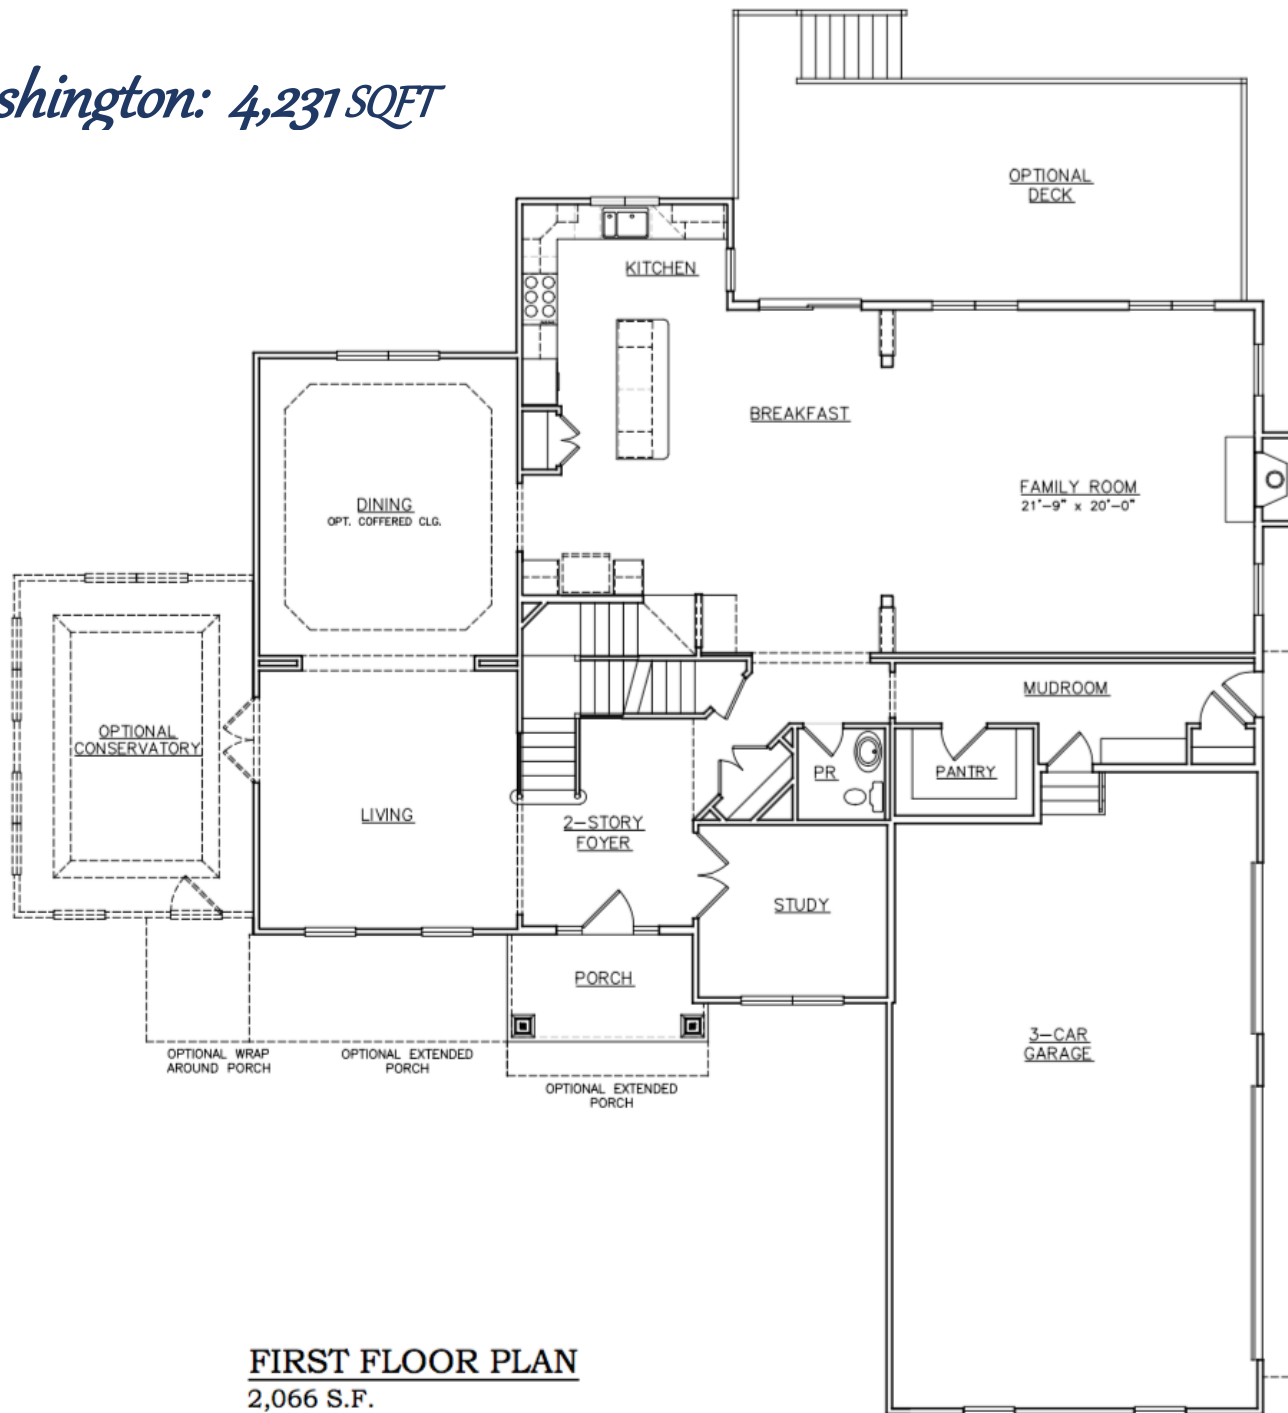

The Washington: 4,231 Sq Ft

The Washington: 4,231 SQFT

FIRST FLOOR PLAN
2,066 S.F.

SECOND FLOOR PLAN
2,165 S.F.