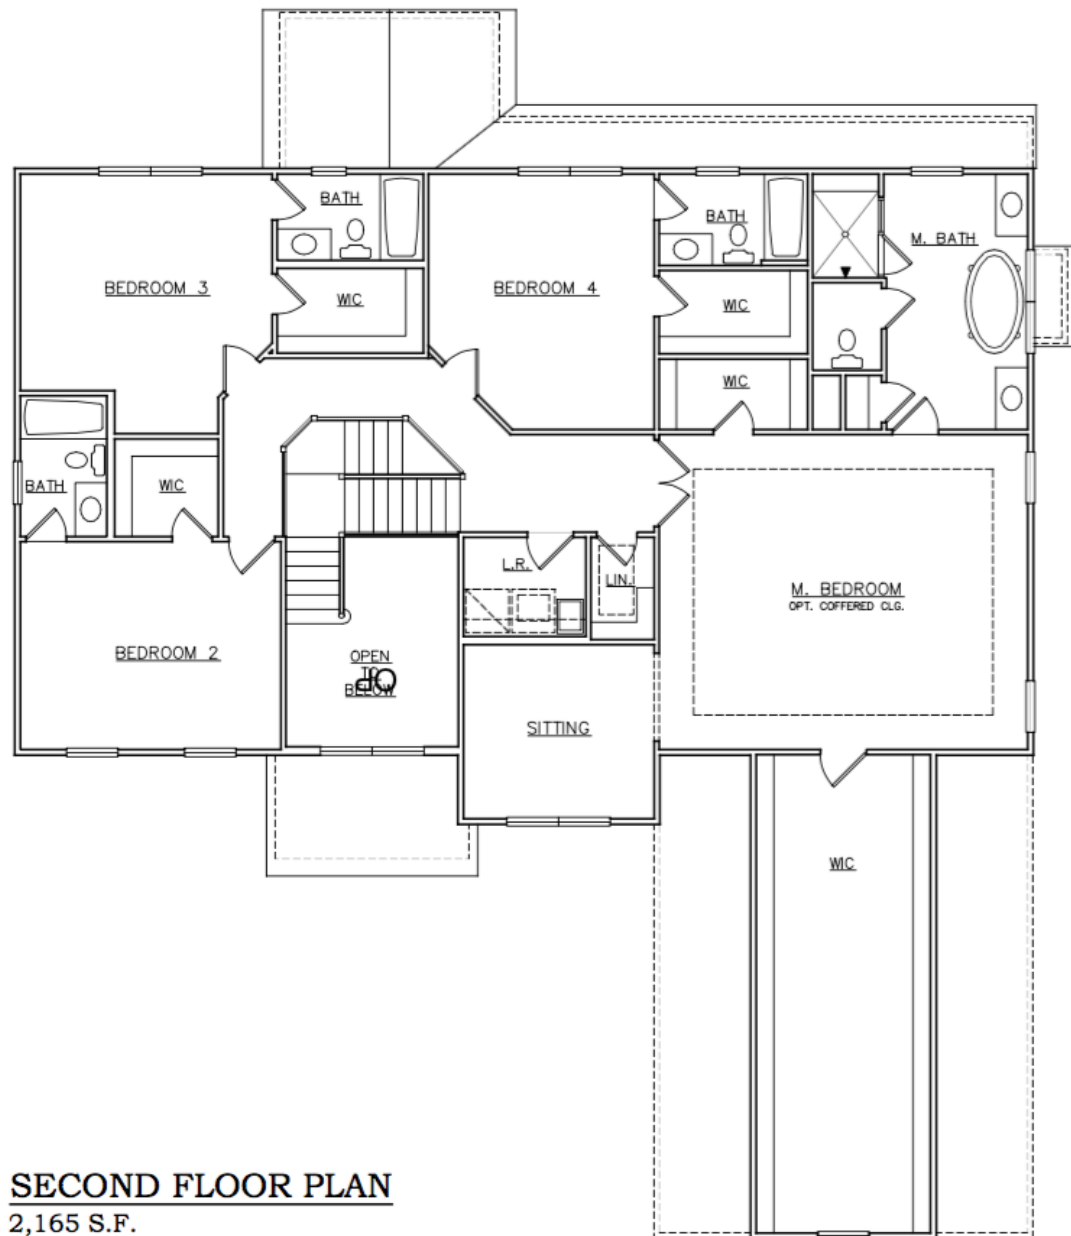

The Washington: 4,231 Sq Ft

The Washington: 4,231 SQFT

FIRST FLOOR PLAN
2,066 S.F.

SECOND FLOOR PLAN
2,165 S.F.